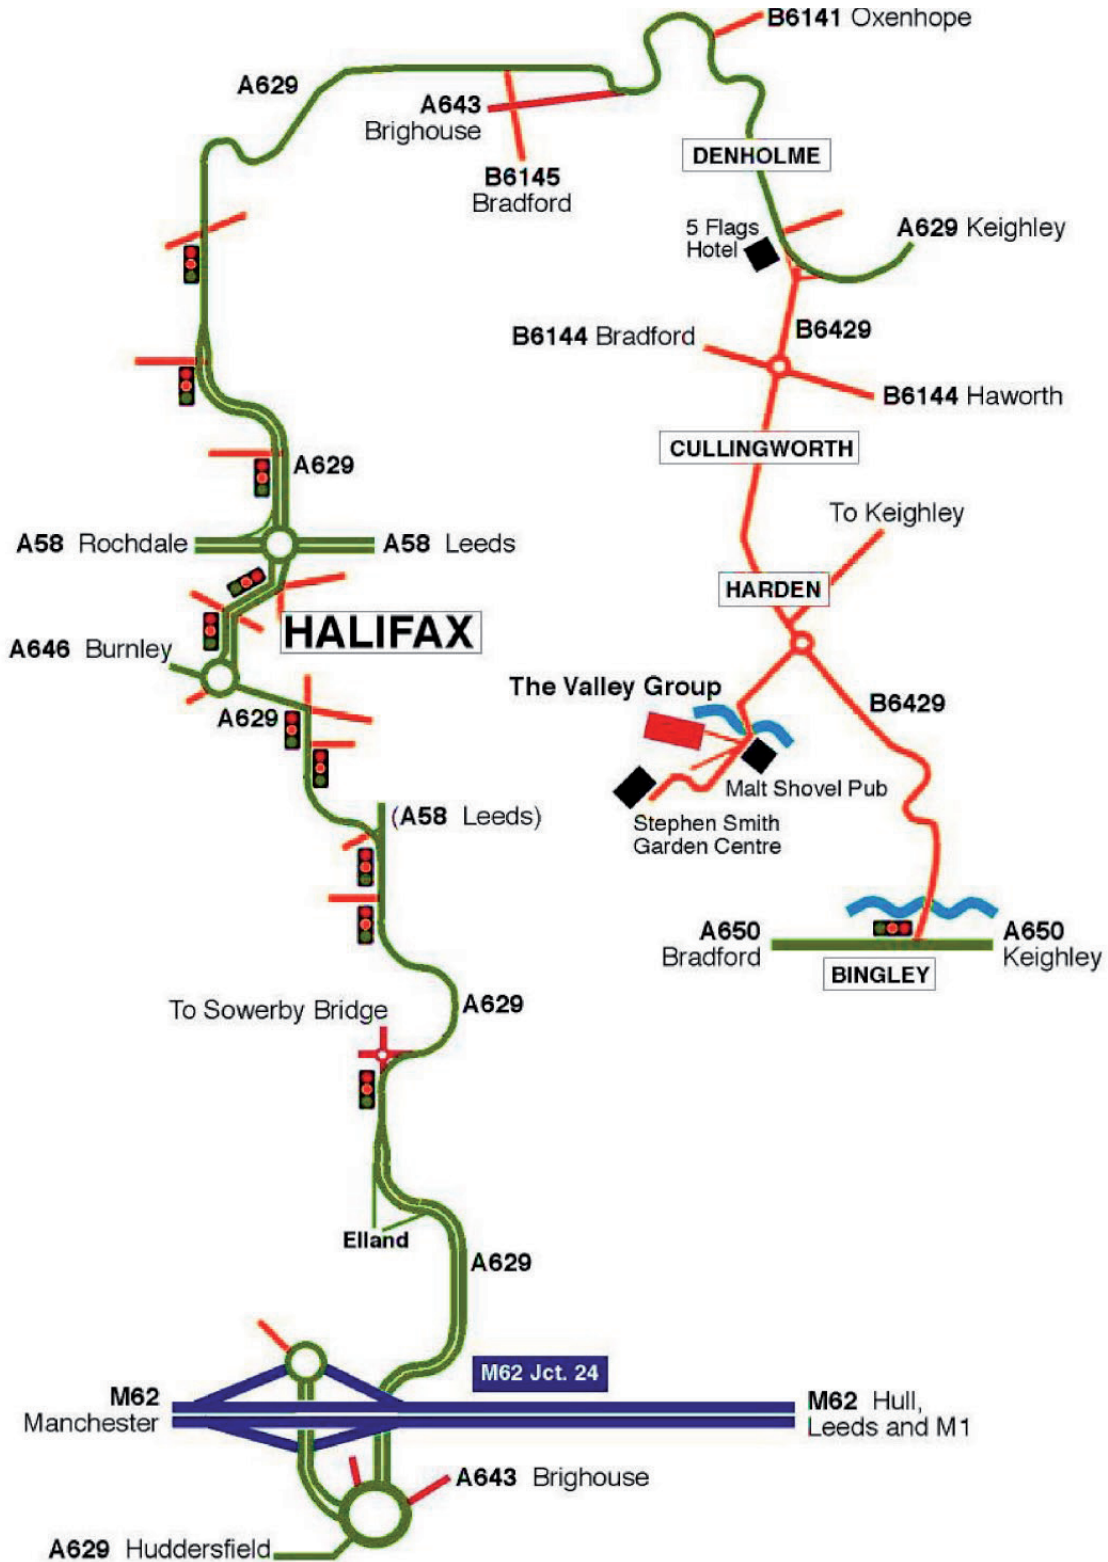

# Directions to Valley

From Bradford, the South, and the East

Valley, Harden Beck Mill, Harden, Bingley, West Yorkshire BD16 1BL, United Kingdom

T: +44 (0) 1535 272861 F: +44 (0) 1535 275332 E: [enquiries@thevalleygroup.com](mailto:enquiries@thevalleygroup.com) W: [www.thevalleygroup.com](http://www.thevalleygroup.com)

# Directions to Valley

From Manchester, and the West

Valley, Harden Beck Mill, Harden, Bingley, West Yorkshire BD16 1BL, United Kingdom

T: +44 (0) 1535 272861 F: +44 (0) 1535 275332 E: [enquiries@thevalleygroup.com](mailto:enquiries@thevalleygroup.com) W: [www.thevalleygroup.com](http://www.thevalleygroup.com)