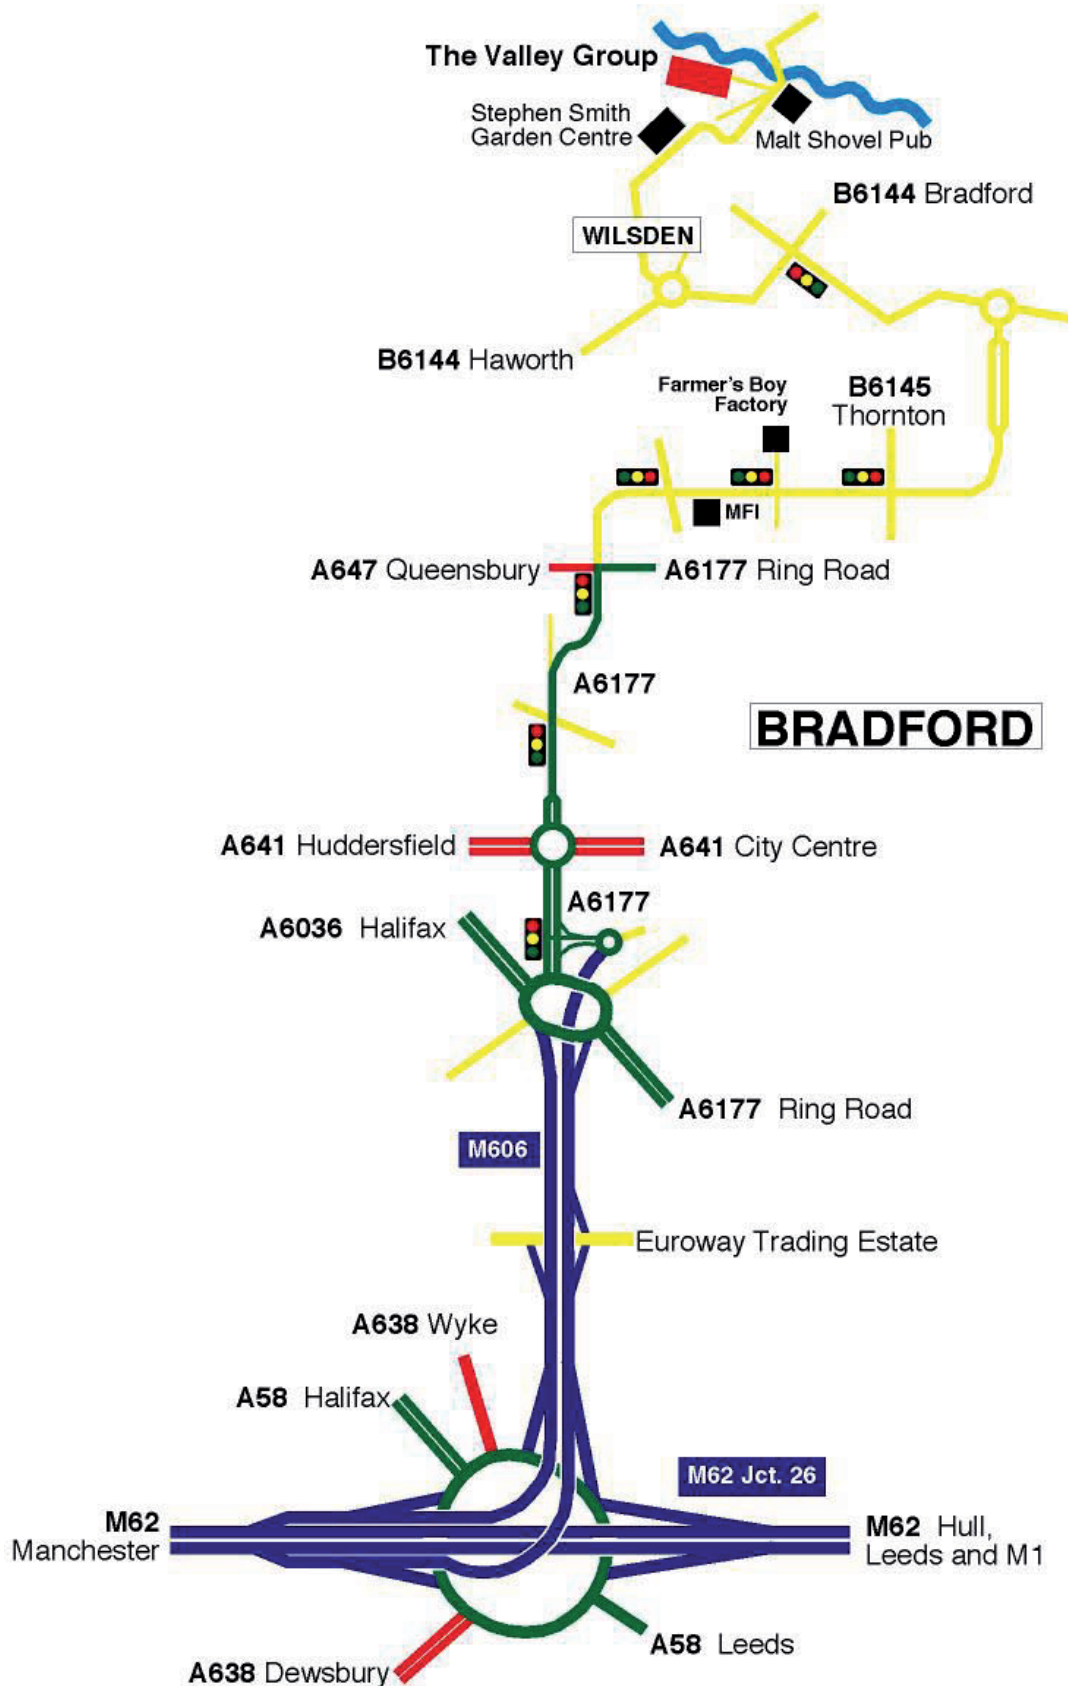

# Directions to Valley

From Bradford, the South, and the East

Valley, Harden Beck Mill, Harden, Bingley, West Yorkshire BD16 1BL, United Kingdom

T: +44 (0) 1535 272861 F: +44 (0) 1535 275332 E: [enquiries@thevalleygroup.com](mailto:enquiries@thevalleygroup.com) W: [www.thevalleygroup.com](http://www.thevalleygroup.com)

# Directions to Valley

From Manchester, and the West

Valley, Harden Beck Mill, Harden, Bingley, West Yorkshire BD16 1BL, United Kingdom

T: +44 (0) 1535 272861 F: +44 (0) 1535 275332 E: [enquiries@thevalleygroup.com](mailto:enquiries@thevalleygroup.com) W: [www.thevalleygroup.com](http://www.thevalleygroup.com)